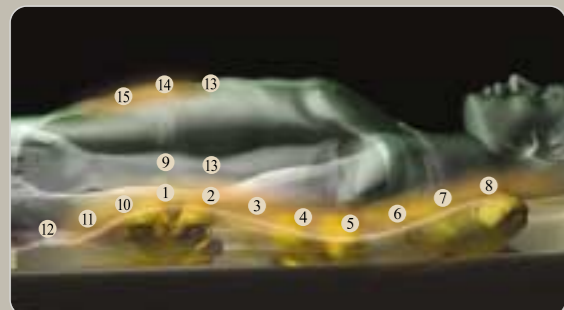

Automatic Mode

Automatic Mode: This mode is preset to apply CERAGEM Pressure (moxibustion and finger pressure effects) and Massage to all areas of your spine and abdomen for approximately 40 minutes.

Manual Mode

The internal projectors are manually operated to apply CERAGEM Pressure to desired areas of your body.

1 Pre-Programmed Mode
1 Manual Mode

How CERAGEM's Massage Session Works in Automatic Mode

The Internal Projector starts its session from Point 1 in the diagram above, and works its way moving to each pre-determined points. After repeating the cycle twice, the Internal Projector applies CERAGEM Pressure for approximately 2 minute at each designated points. An application of intensive Moxibustion effect with Radiant Far Infrared Heat will follow.